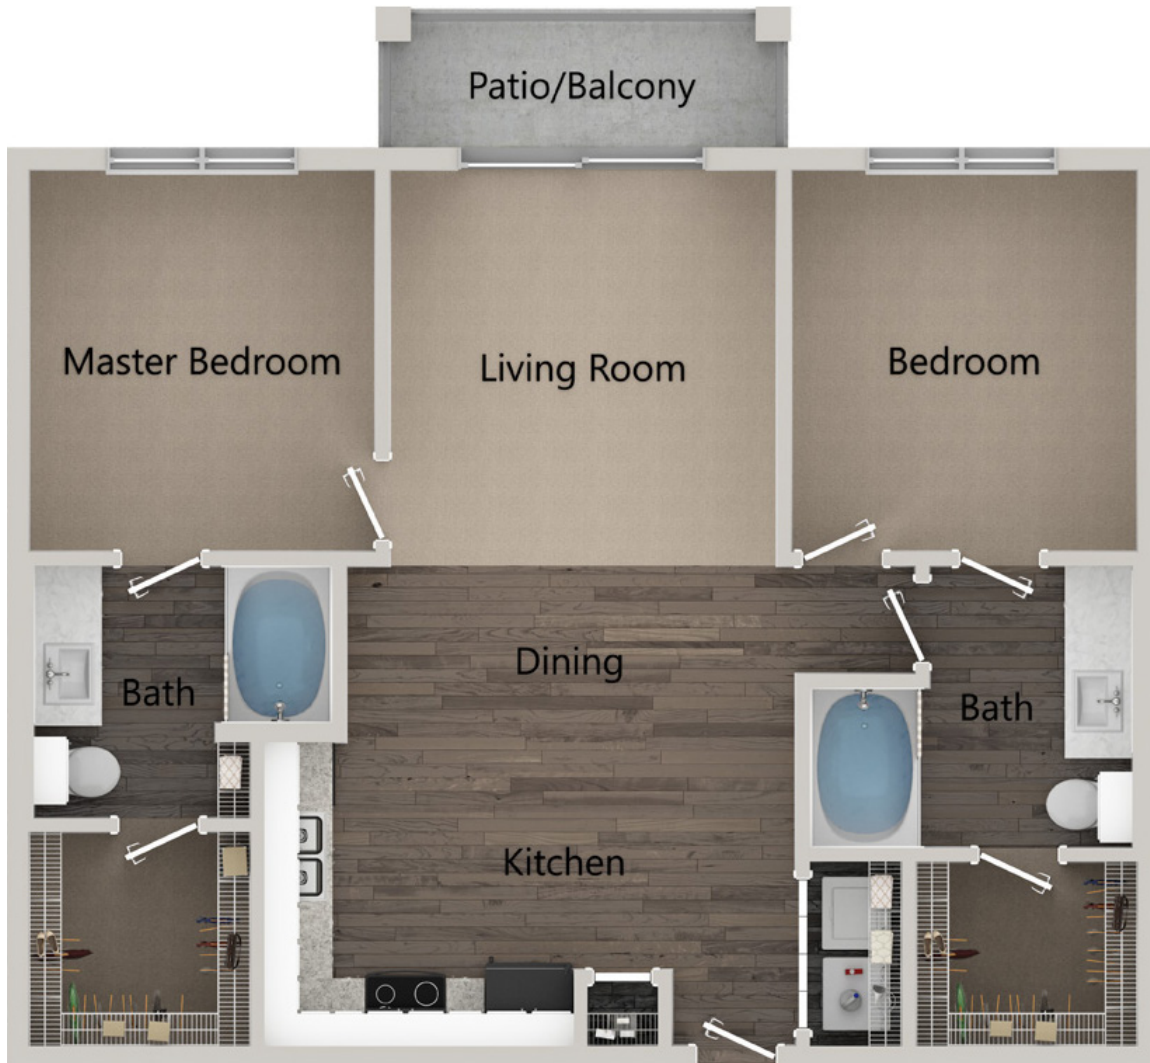

# B1

2 BED / 2 BATH

# 1070

SQ. FT.

**ROSE**  
**HILL**

850 Leora Lane | Lewisville, TX 75056

972-449-9676 | [www.rentatrosehill.com](http://www.rentatrosehill.com)

*\*Floor plans are artist's rendering. All dimensions are approximate. Actual product and specifications may vary in dimension or detail. Not all features are available in every apartment. Prices and availability are subject to change. Please see a representative for details.*